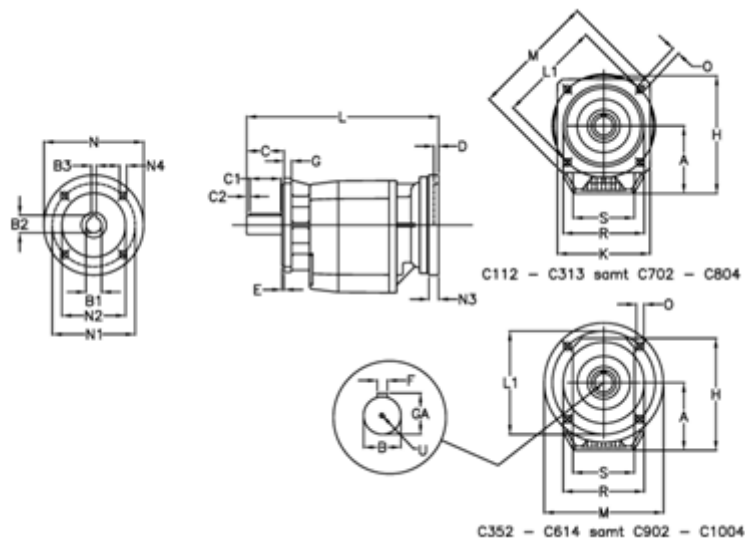

Article number: 40600751202425  
 Description: Helical gearbox  
 C704F-512-P71B5

## Measures

A = 208.0	D = 4.5	L1 = 300	R = 262
B = 60	E = 5	M = 350	S = 250
B1 = 14	F = 18	N = 160	U = M20x42
B2 = 16.3	G = 17	N1 = 130	
B3 = 5	GA = 64.0	N2 = 110	
C = 120	H = 358.0	N3 = 0	
C1 = 90	K = 300	N4 = M8x16	
C2 = 15	L = 504.5	O = 18.0	